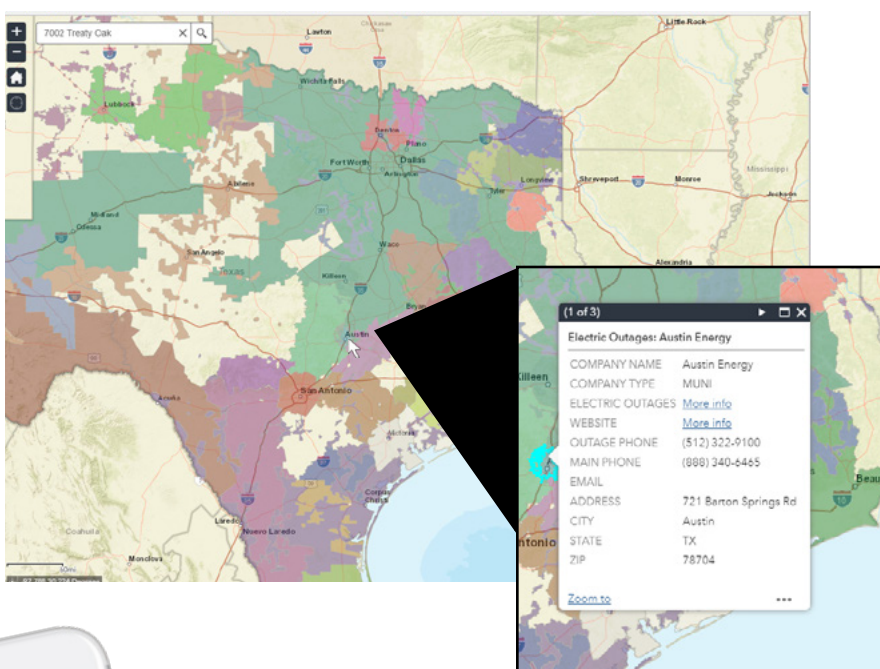

Public Utility Commission of Texas

How to Use the Outage Map

This map shows the approximate service area boundaries for the electric utilities in Texas that maintain an outage map on their website.

To view your utility's outage map or to find your utility's contact information for reporting an outage on your computer, simply **hover over the location of your residence** on the map and **left-click**:

MOBILE PHONE USERS: To access this information from your mobile device, simply click on the location of your residence.

An information box(es) that contains your utility's contact information and a link to their outage map will appear.